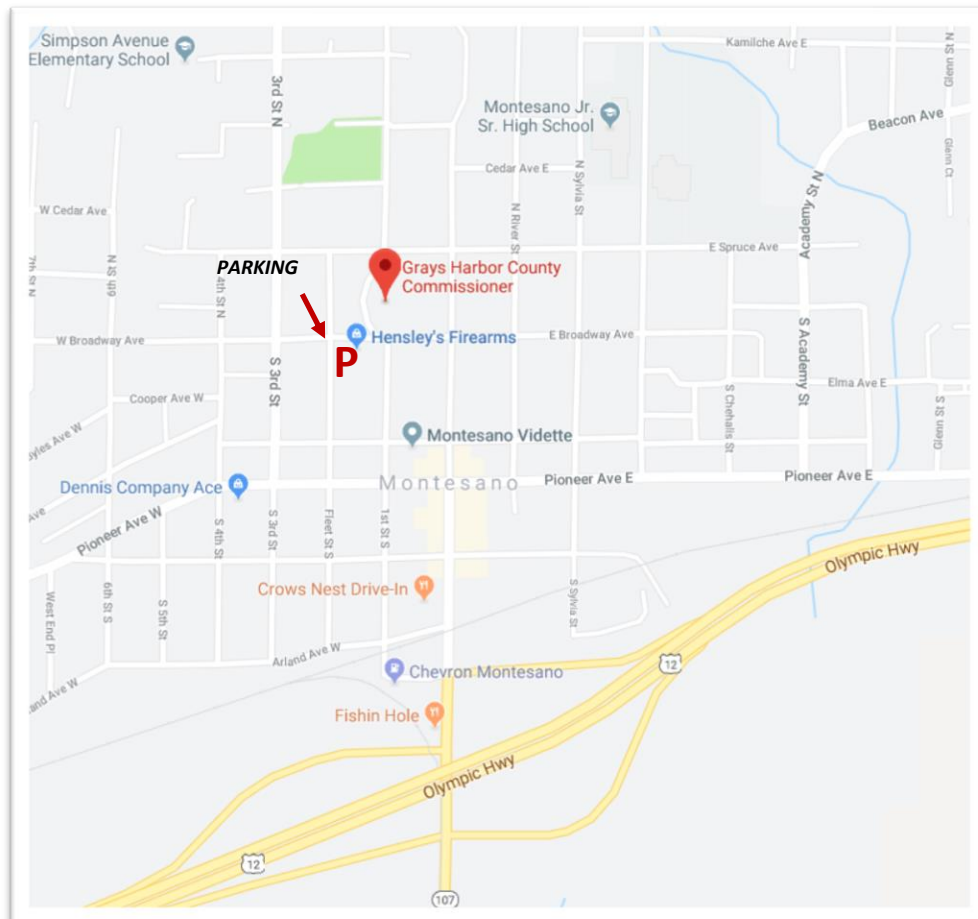

Navigating the Performance Evaluation Process

Class Date and Hours

Wednesday, December 11th – 9:00am to 4:00pm

Lunch Provided

Location:

Commissioners Meeting Room

[100 West Broadway Avenue](#)

[Montesano, WA 98563](#)

Attendees may park in the parking lot at the corner of Fleet St S and W Broadway Ave.

Sponsored by: Washington Counties Risk Pool
Hosted by: Grays Harbor County